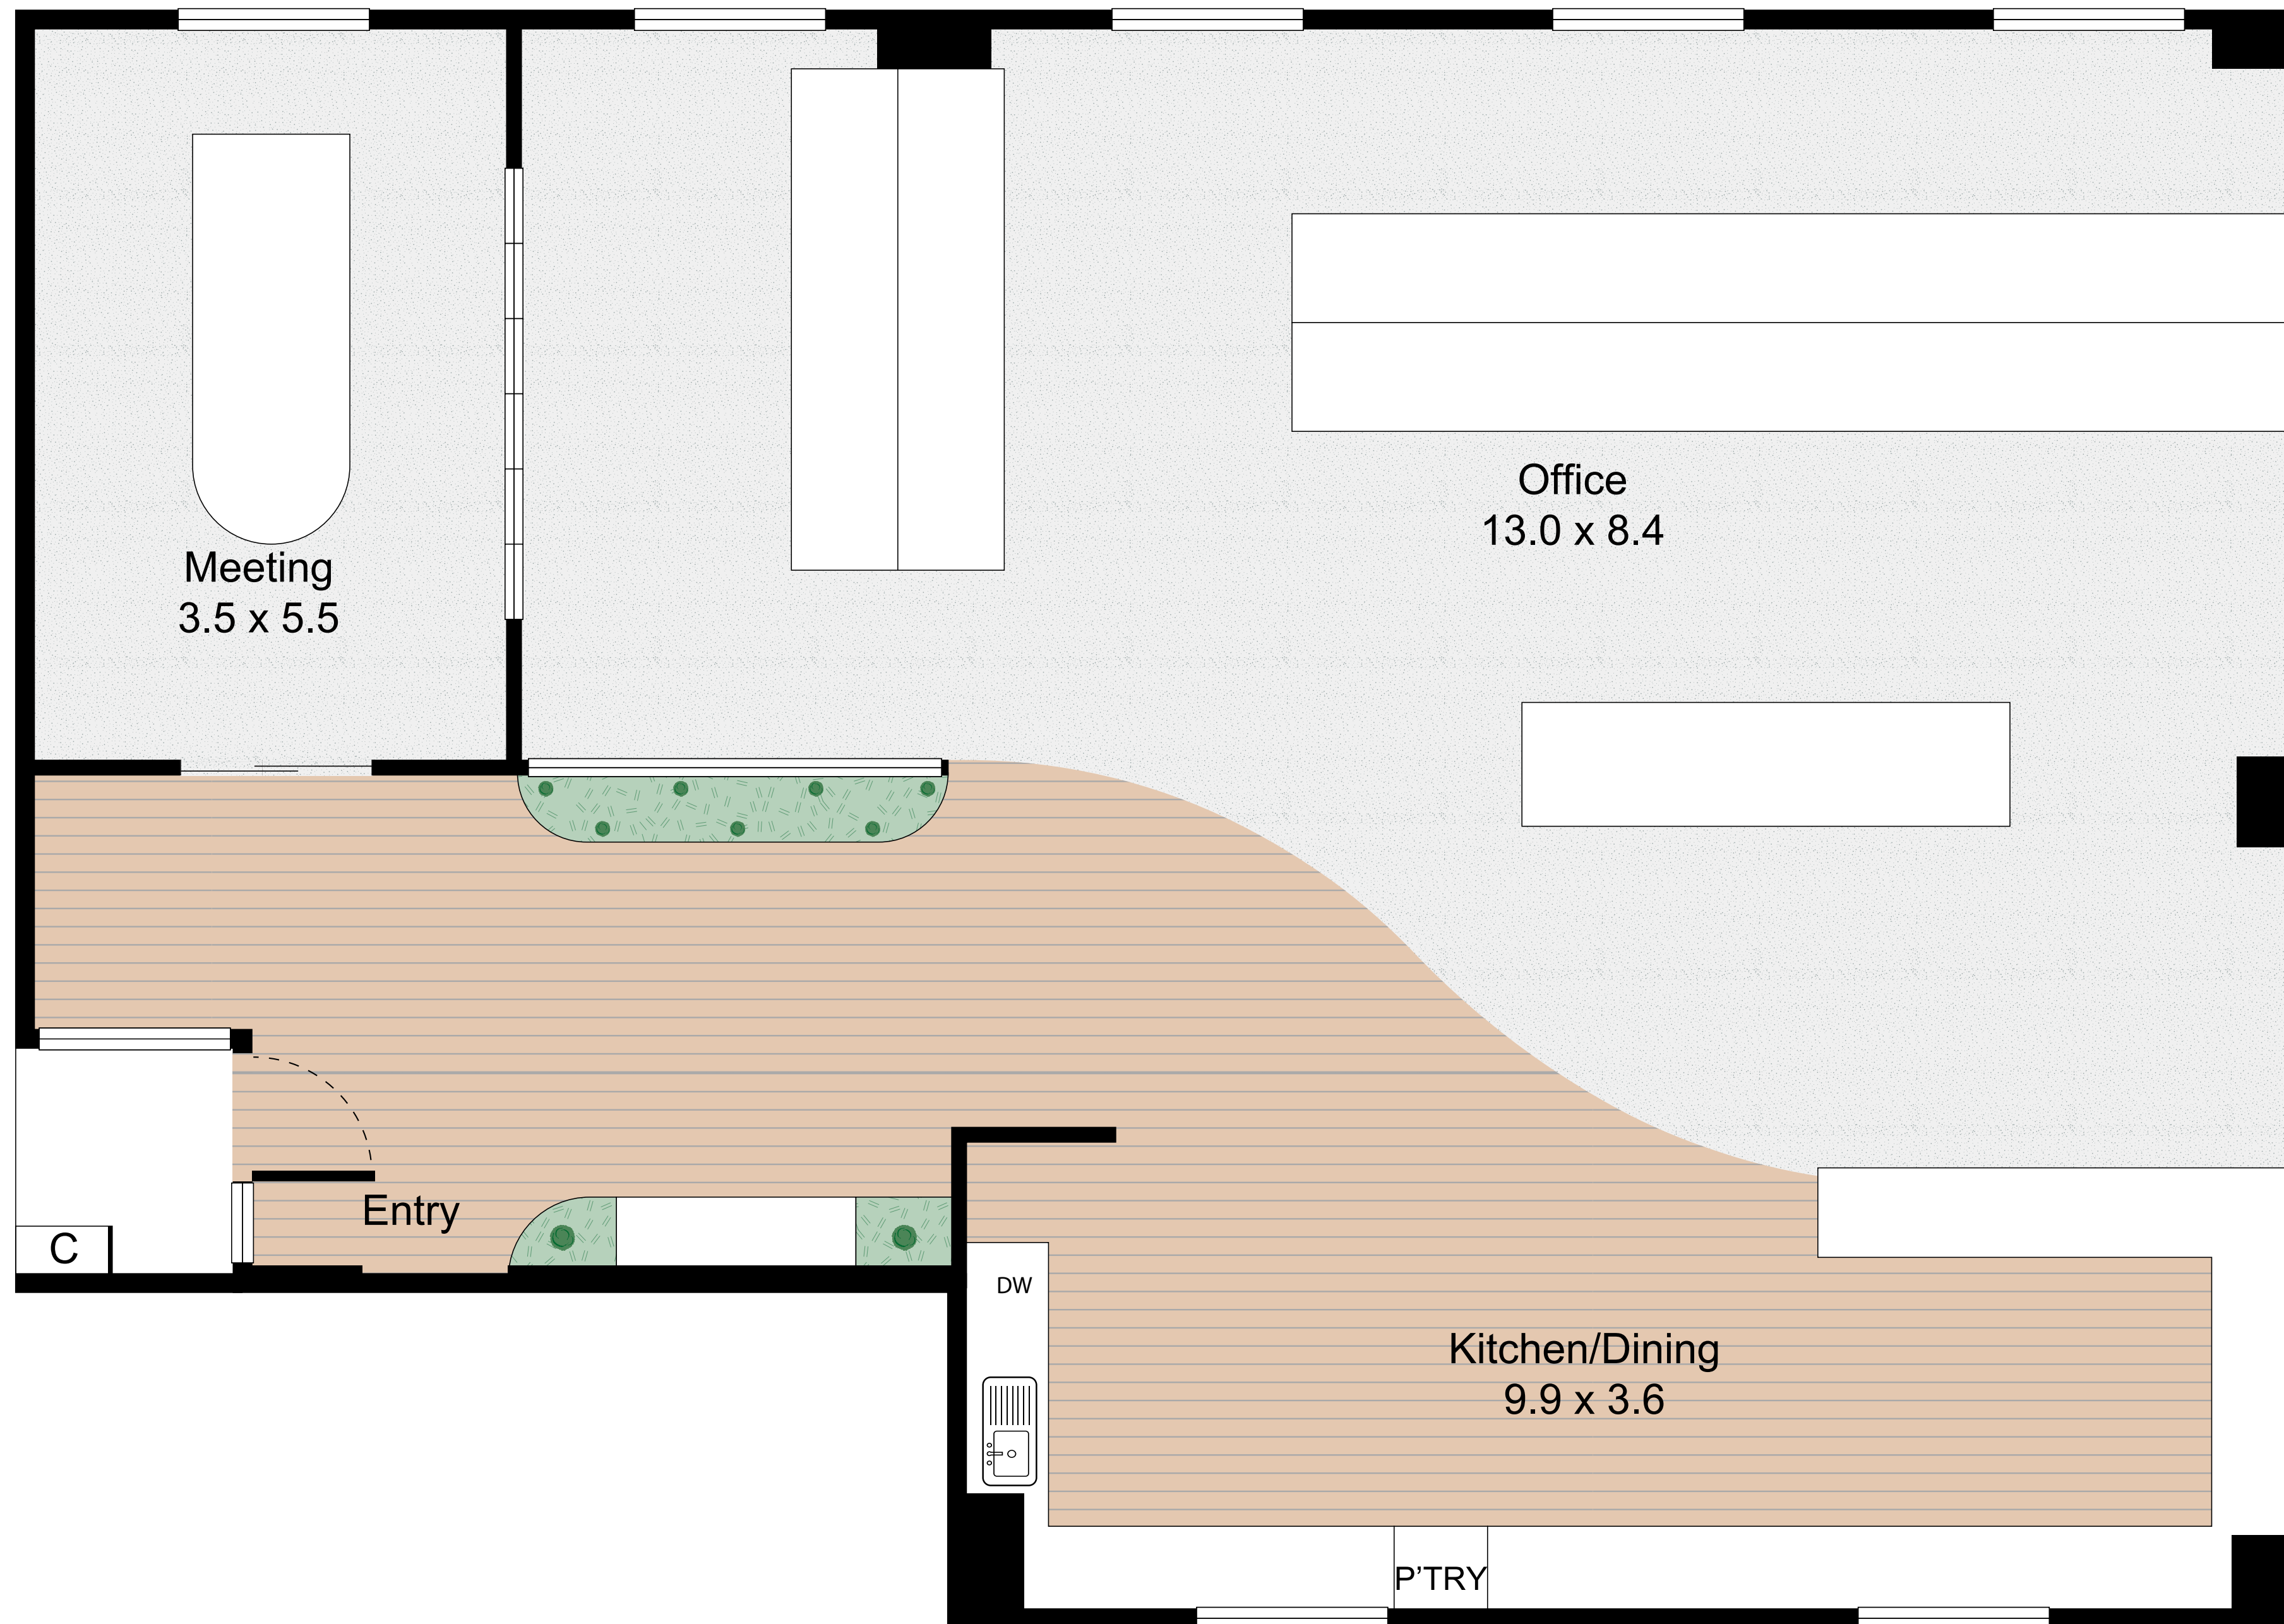

# Suite 1, Level 6, 87 Wickham Terrace, Spring Hill

Internal : 174m<sup>2</sup>

**LITTLE Hinges** virtual tours

This property is ready for you to virtually inspect now

[littlehinges.com.au](http://littlehinges.com.au)

FLOOR PLAN