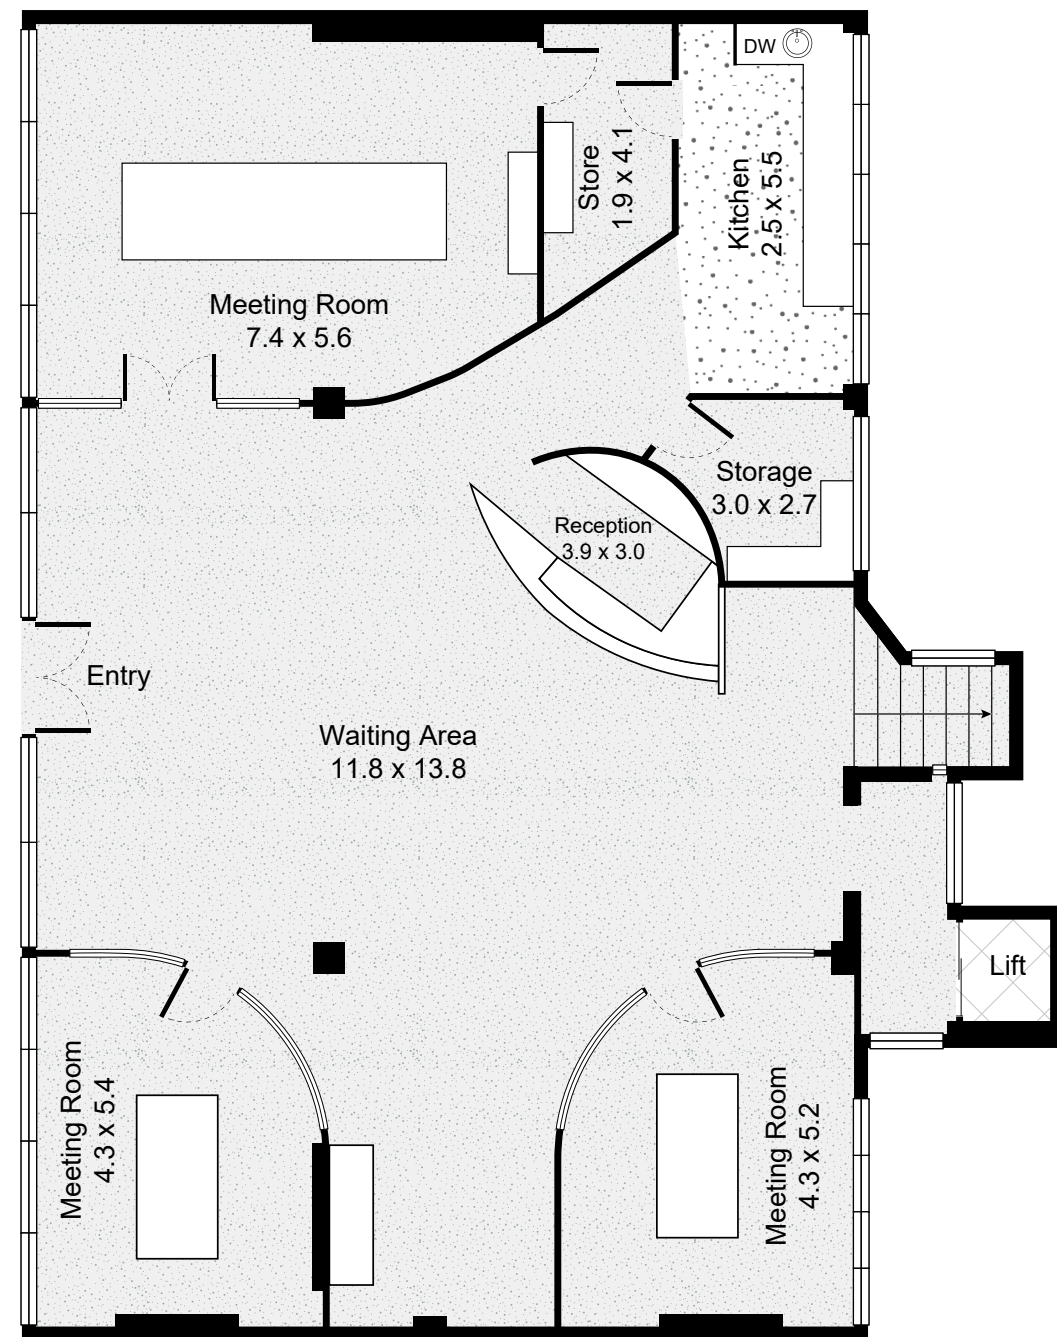

57 Old Cleveland Road, Stones Corner

 1 Bath

LOWER GROUND FLOOR

UPPER GROUND FLOOR

Lower Ground – Upper Ground Existing	509 sqm
Additional Areas	22 sqm_37 sqm

LITTLE Hinges virtual tours

This property is ready for you to virtually inspect now